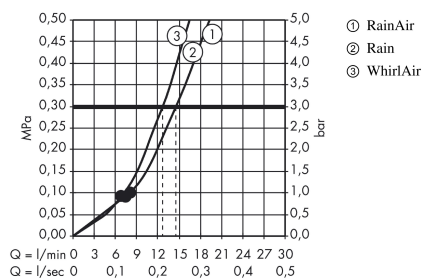

Flowchart

The consumption was measured in combination with the appropriate fittings (thermostat/mixer/ in-wall valve) to reflect actual application in practice.