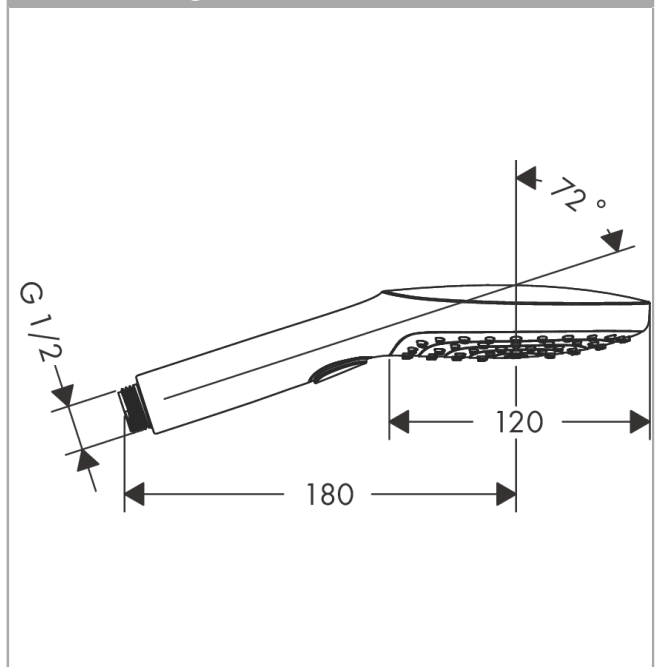

#### product features

- shower head size: 120 mm
- convenient diversion via Select button
- spray type: RainAir, Rain, Whirl
- flow rate at 3 bar: 15 l/min
- with internal water conduction
- rinseable dirt filter
- connection thread G ½
- connection dimension: DN15
- suitable for continuous flow water heaters

### Product image

### Scale drawing