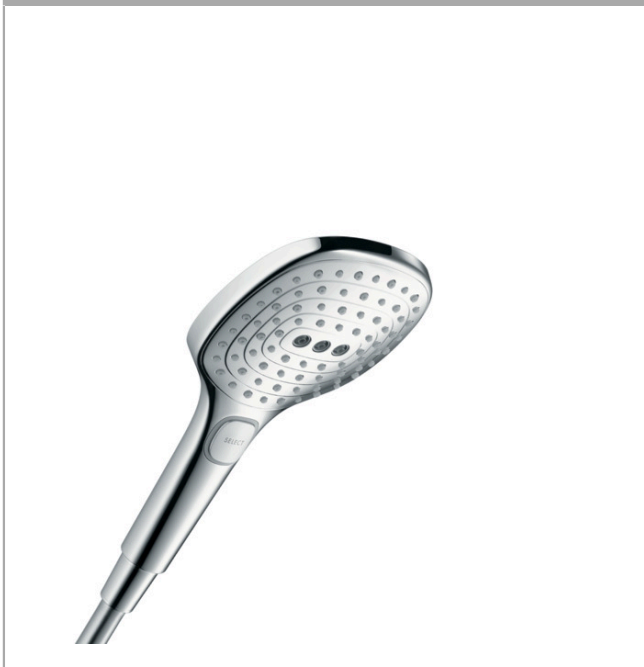

Raindance Select E Hand shower 120 3jet

Surfaces: **Chrome** Article Number: **26520000**

Description

product features

- shower head size: 120 mm
- convenient diversion via Select button
- spray type: RainAir, Rain, Whirl
- flow rate at 3 bar: 15 l/min
- with internal water conduction
- rinseable dirt filter
- connection thread G ½
- connection dimension: DN15
- suitable for continuous flow water heaters

Technology

Design awards

2013

Product image